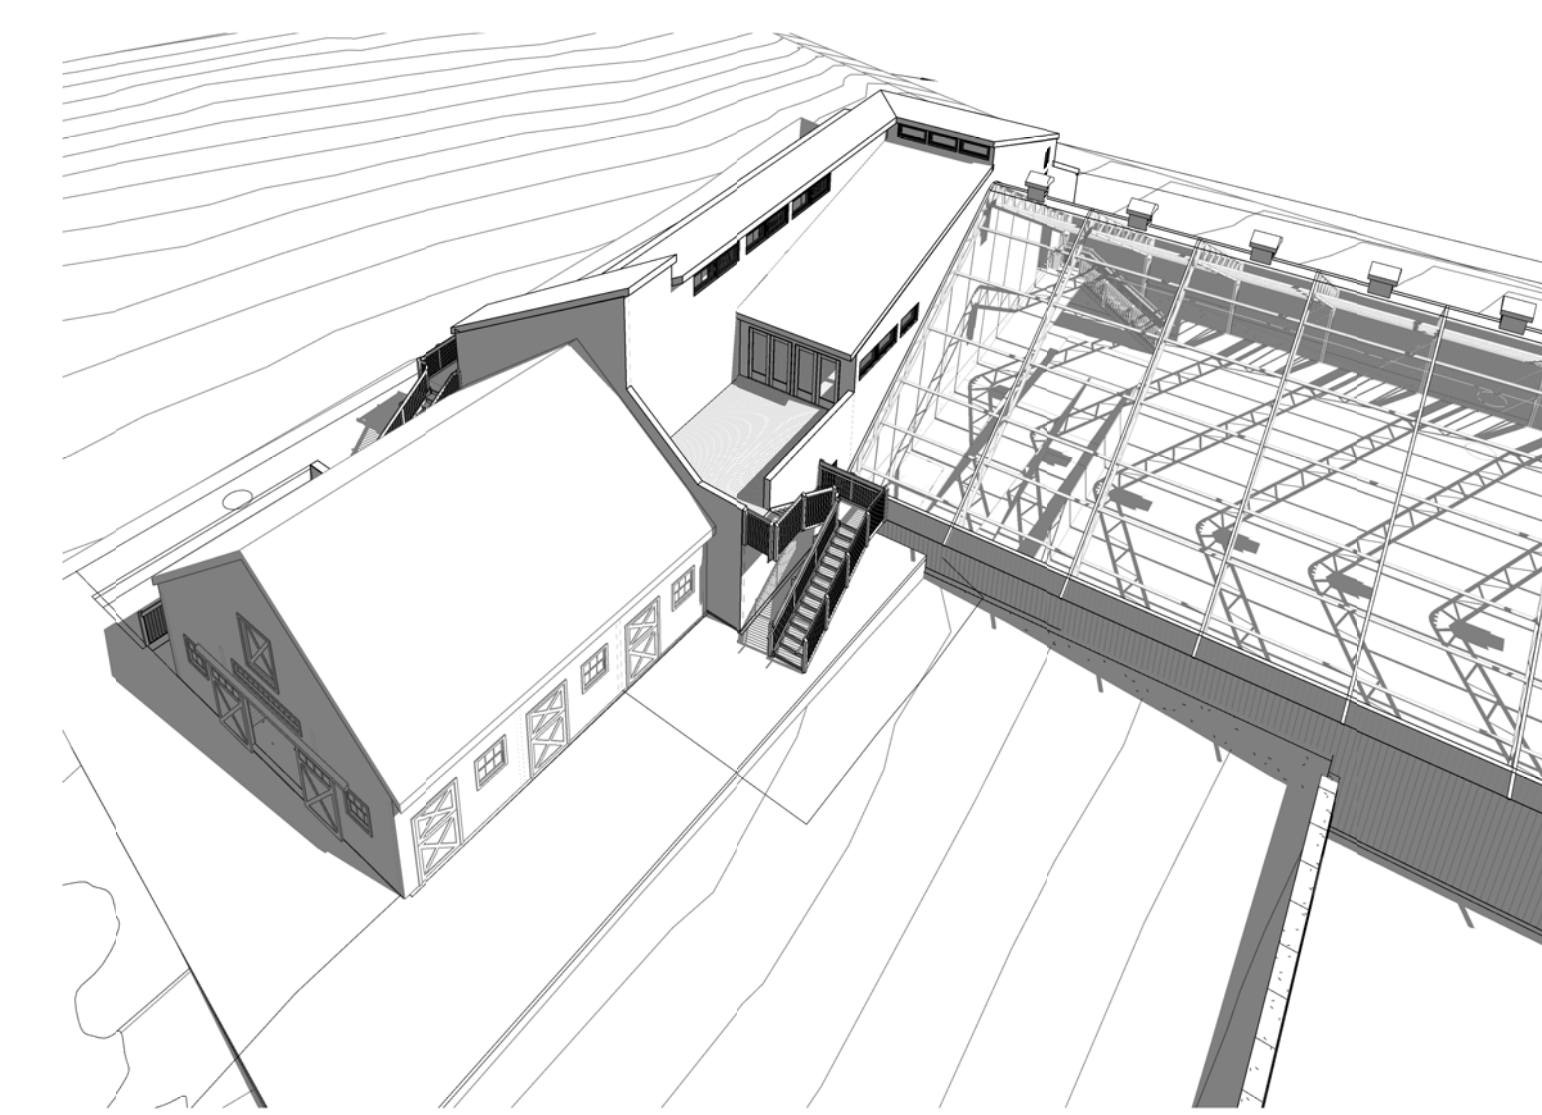

**WILDSTAR FARM
EQUESTRIAN FACILITY**

SHERBORN
MASSACHUSETTS

5 3D drone View