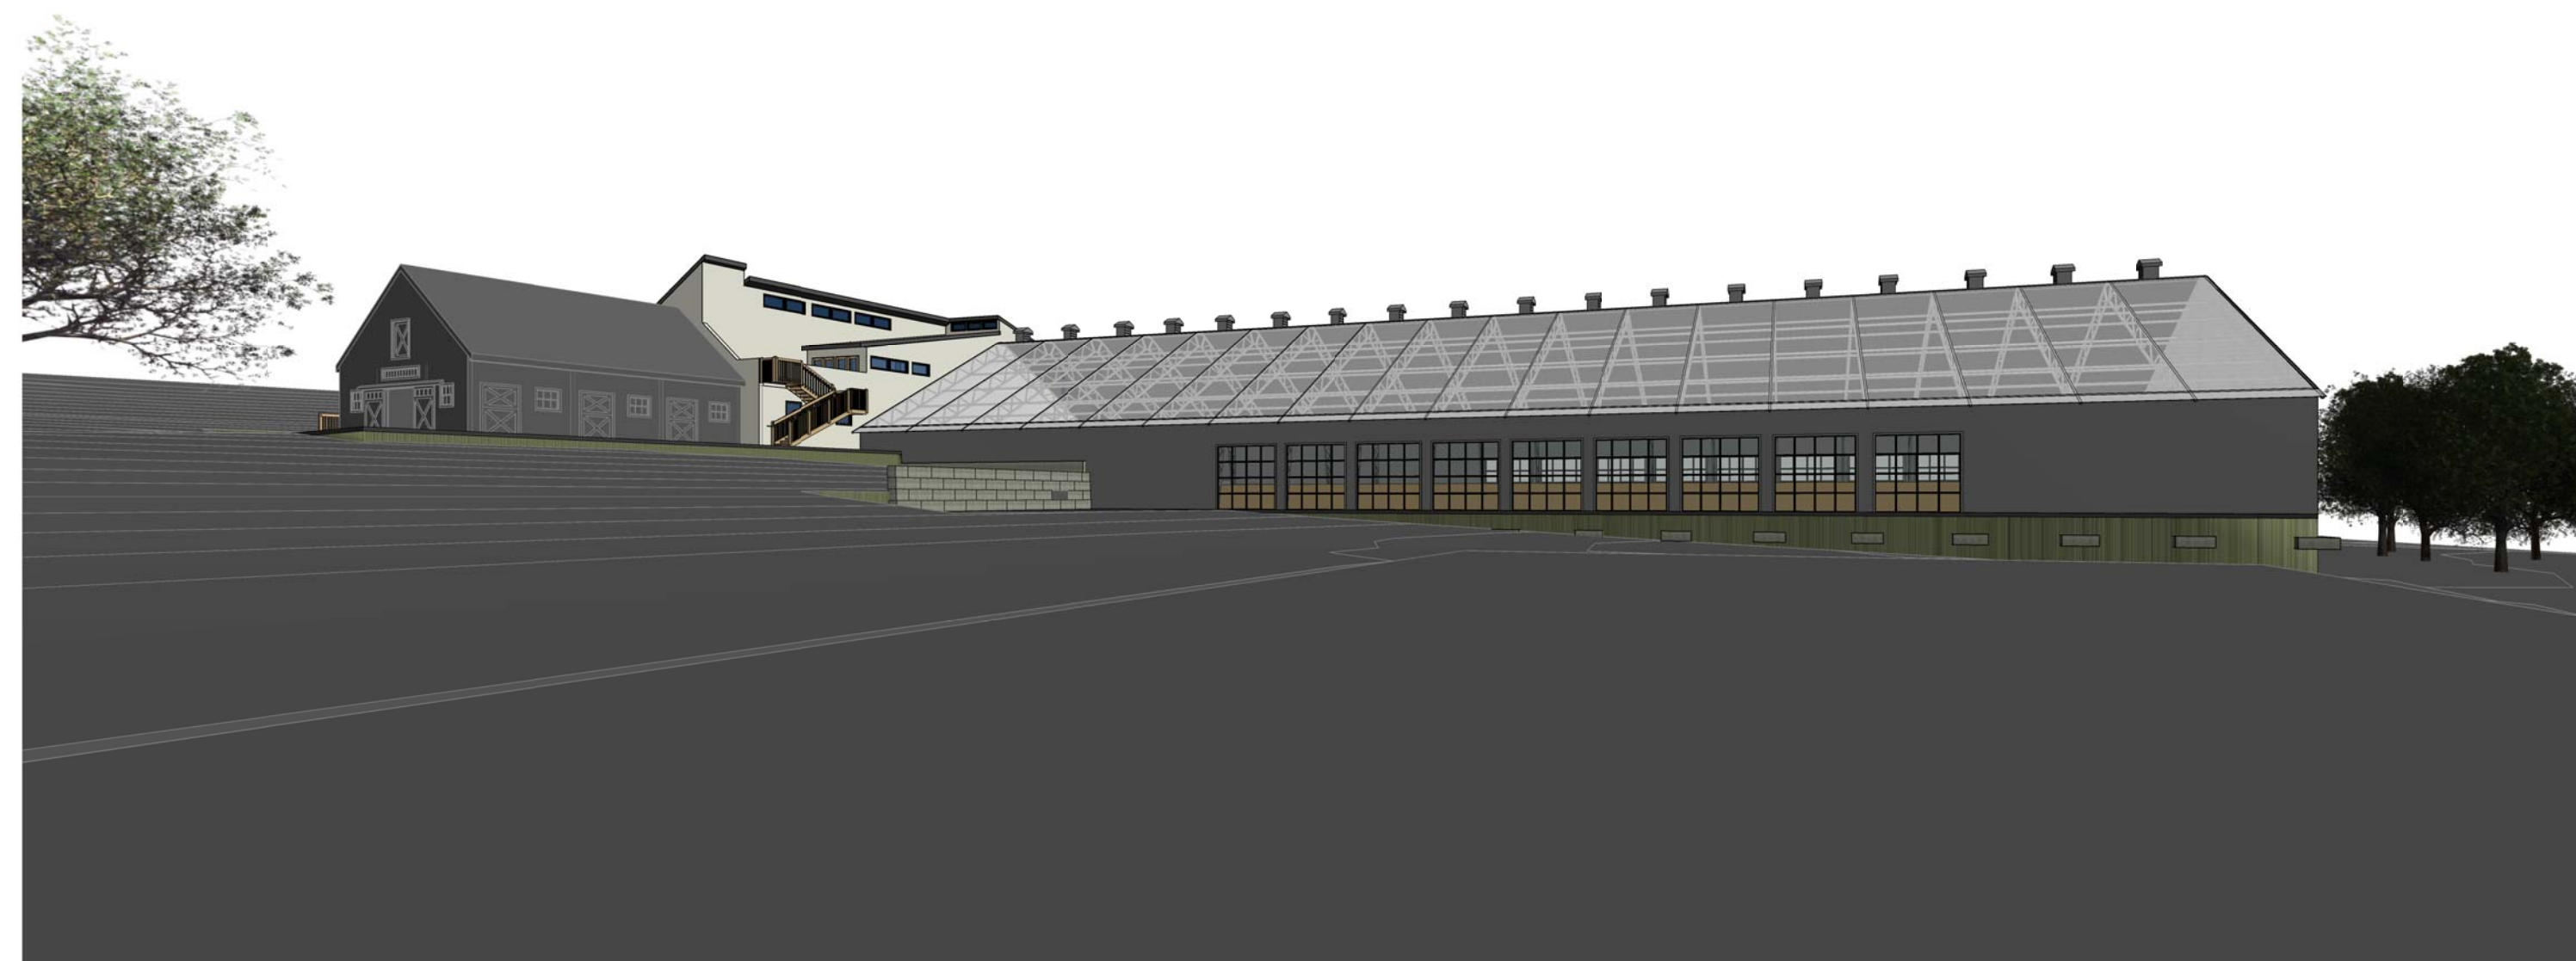

1 3D View 6

© COPYRIGHT 2017 JAMES T. GUARINO CONSULTING.

Design Development
Progress Print

KEYPLAN

3D VIEWS

Scale:
Job No.: 17001.00
Drawn By: JTG
Date: 03/19/17

A0-0-0