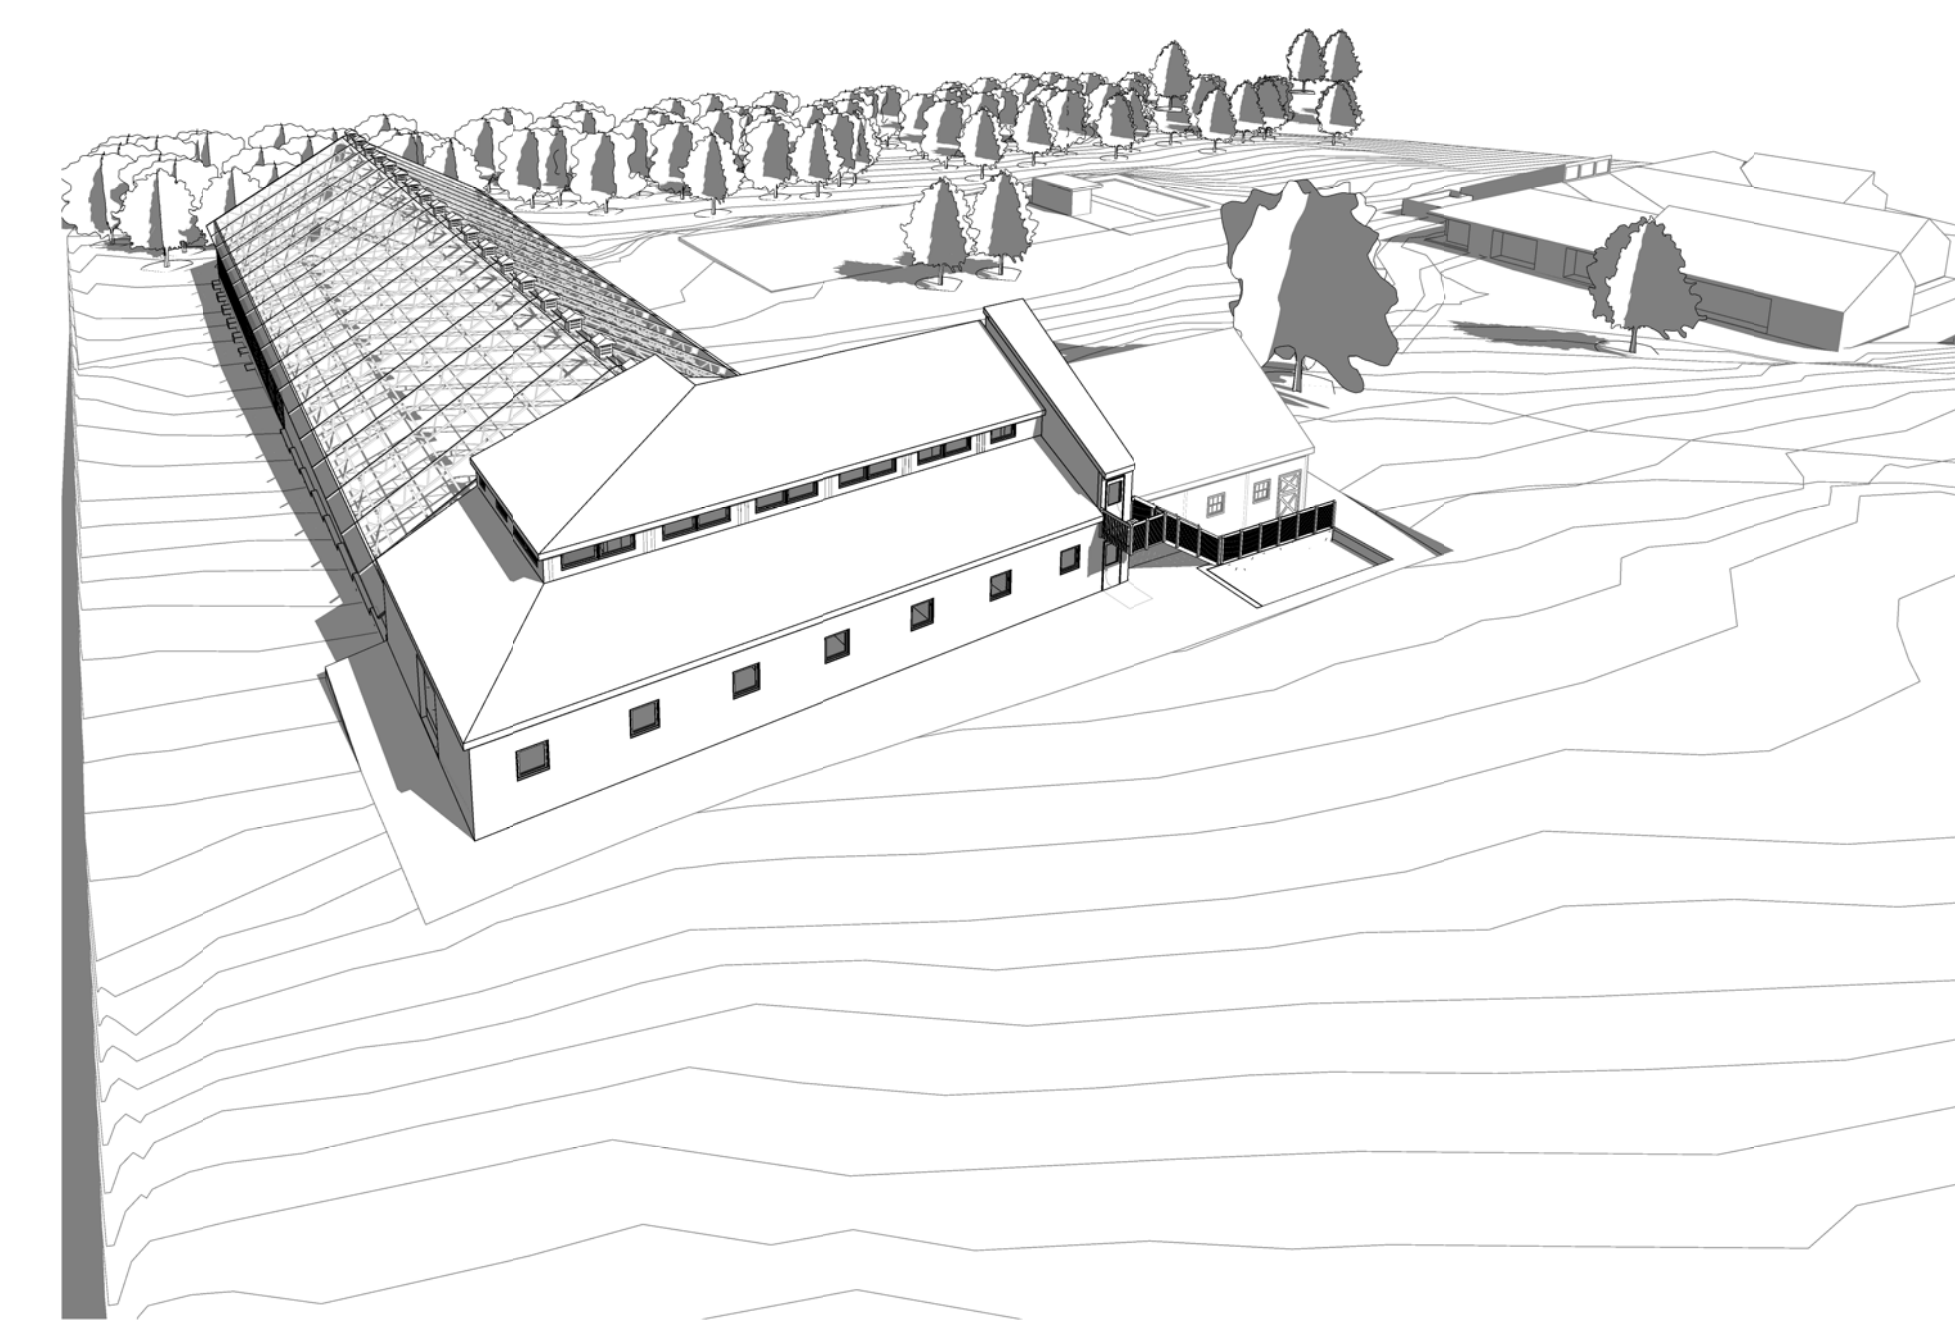

3 3D drone View 2