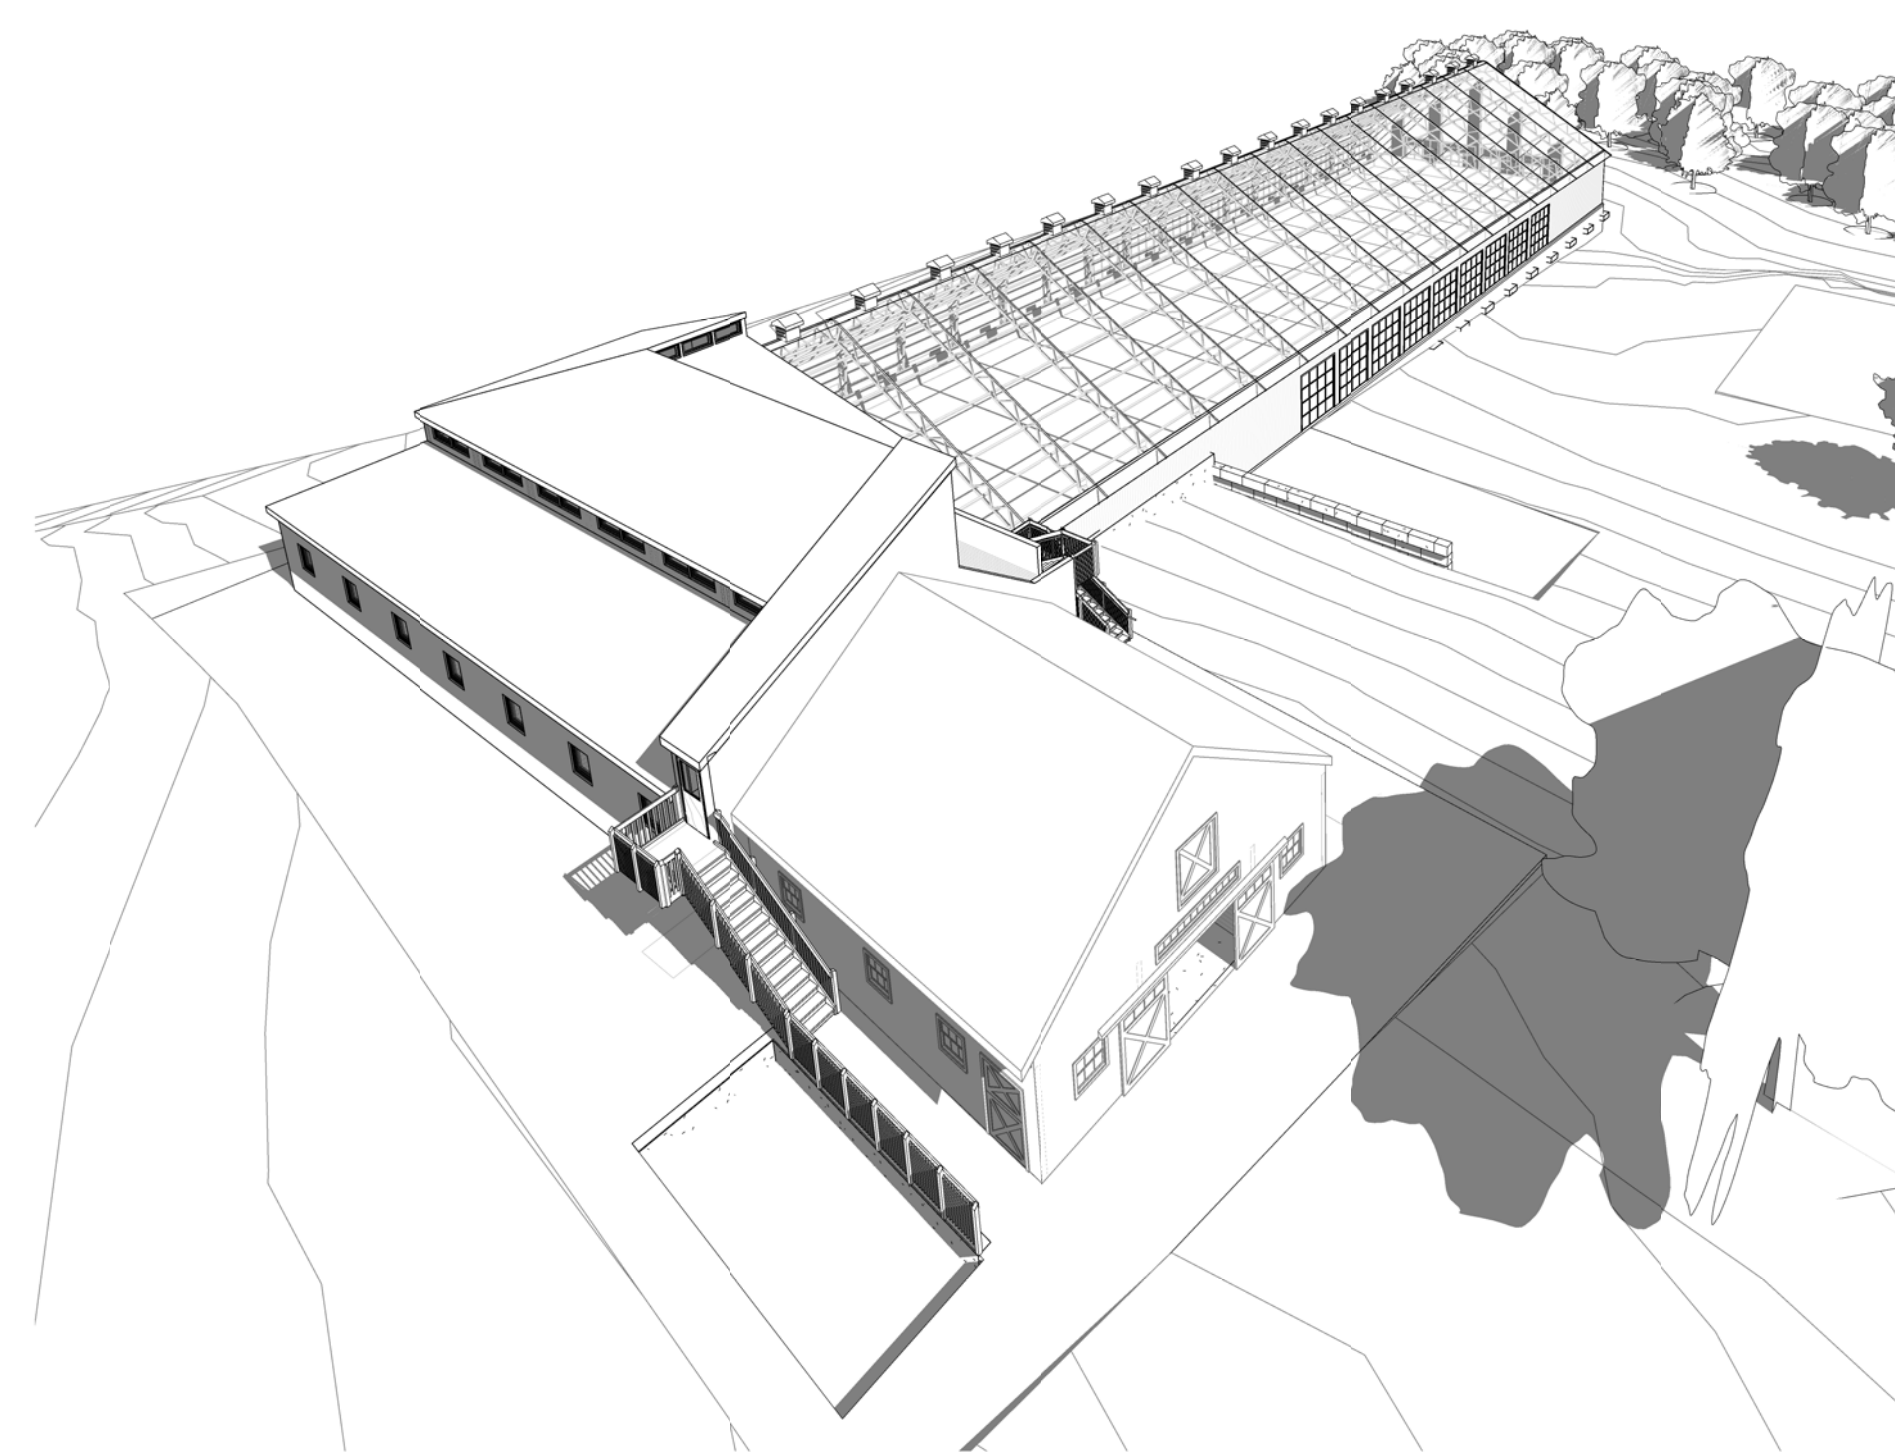

4 3D drone View 3